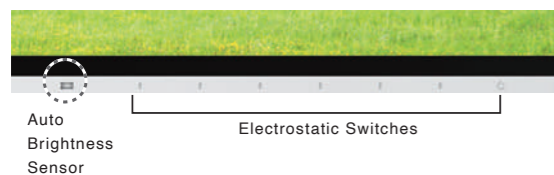

Minimalist Front Surface Design

EIZO's no-compromises approach to design and functionality ensures the switches on the front of the monitor are easy to operate. Even with the minimalist front bezel, we achieved frameless design which incorporates an auto brightness sensor along with power and setting control switches by miniaturizing all these components.