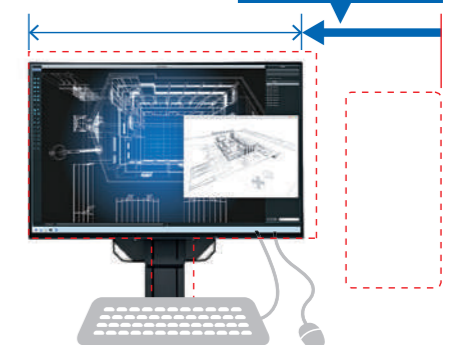

Even with the client terminal attached you can adjust the monitor's stand freely.

*Please check EIZO website for supported models.*

PCSK-03  
PCSK-03R  
Stand Bracket

Before

After

Space Saving

The stand has been tested with several companies' client terminals. When installed correctly the bracket does not interfere with the balance of the monitor so that even a heavy client terminal will not cause your monitor to overbalance.