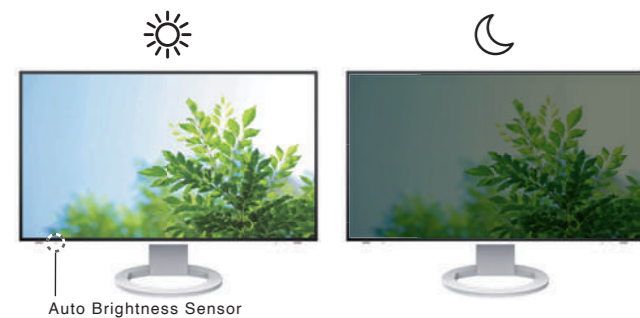

Auto Brightness Control

Always the Ideal Brightness

The Auto EcoView function automatically adjusts the brightness of your monitor according to ambient lighting. This ensures your monitor is always at the optimal brightness for reducing eye fatigue.