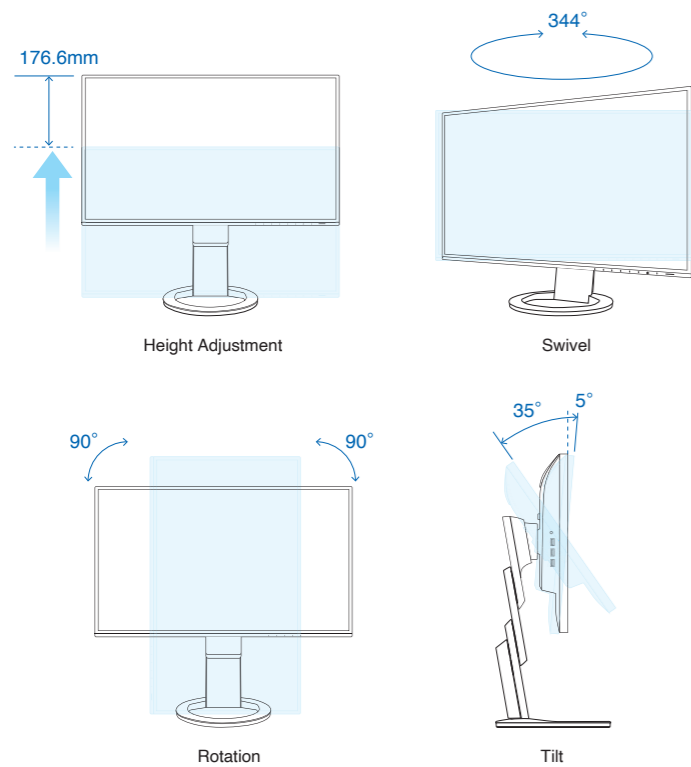

The Perfect Position

Versatile Stand

The stands feature height adjustment, tilt and swivel, while saving space and remaining stylish. Quickly and smoothly adjust your monitor to the perfect position.

The specific movement ranges of stands varies by model. See pages 18 - 21 for specifications of all monitors.

EV2795