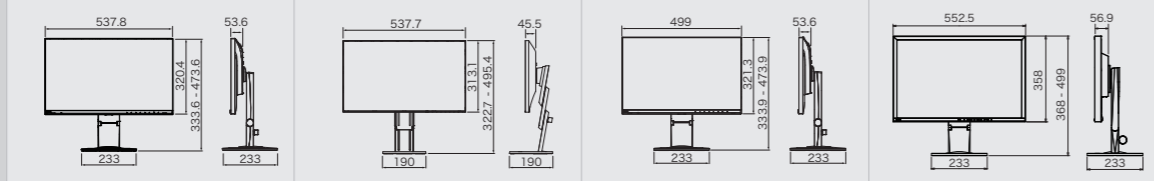

With current LCD technology, a panel may contain a limited number of missing or flickering pixels. If the monitor is left on continuously over a long period of time, dark smudges or burn-in may appear. To maximize the life of the monitor, we recommend the monitor be turned off periodically. ¹ Usage time is limited to 30,000 hours. ² 6 months from the date of purchase.