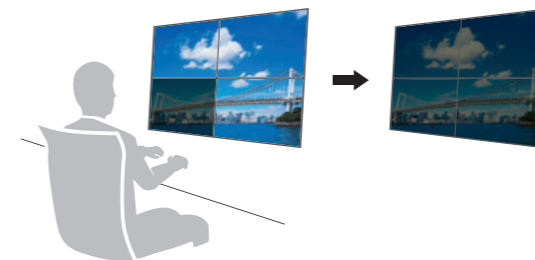

Multi-Monitor Convenience

Synchronize Screen Adjustments

When using multiple monitors, save time by synchronizing all the monitors with each other. If you change the color mode, brightness or color temperature of one monitor, the rest will automatically change to the same.