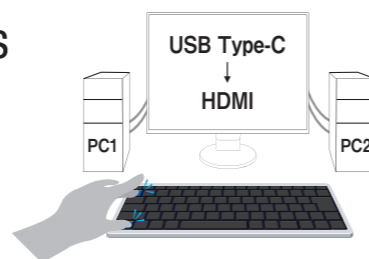

Intelligent Software to Work Better

SCREEN INSTYLE

EIZO's free Screen InStyle software automatically optimizes your monitor to make your user environment more comfortable. See pages 18 - 21 for compatible monitors.

Compatible OS Windows 10 / 8.1

Automatically Change the Color Mode for Each Application

Auto Color Mode

FlexScan monitors have multiple color modes designed for different uses. Use the Auto Color Mode to assign a color mode to turn on when using specific applications such as those for writing documents, photo viewing, creating illustrations or watching movies. When an application is opened the screen will automatically switch to the assigned color mode, making manual switching unnecessary.

Take Your Settings with You

Color Briefcase

This function allows you to effortlessly maintain your individual screen preferences and take them with you, even to different monitors. Your settings are automatically reflected simply by connecting your laptop to a monitor supported by Screen InStyle. This is useful in environments with hot-desking or shared workspaces, providing enhanced comfort and work efficiency.

Easily Switch Between Inputs / Color Modes

Assign Hotkeys for Switching Input Signals and Color Modes

You can assign keyboard hotkeys to switch between color modes or input signals of two PCs connected to your monitor.

Multi-Monitor Convenience

Synchronize Screen Adjustments

When using multiple monitors, save time by synchronizing all the monitors with each other. If you change the color mode, brightness or color temperature of one monitor, the rest will automatically change to the same.

On/Off All at Once