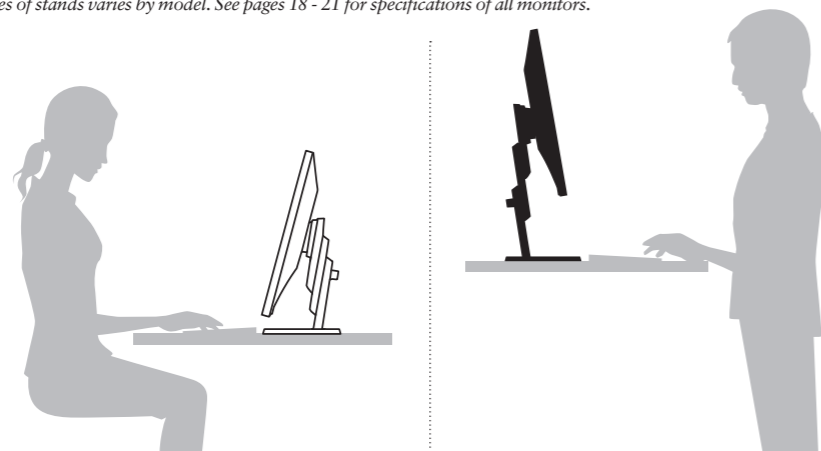

# The Perfect Position

## Versatile Stand

The stands feature height adjustment, tilt and swivel, while saving space and remaining stylish. Quickly and smoothly adjust your monitor to the perfect position.

*The specific movement ranges of stands varies by model. See pages 18 - 21 for specifications of all monitors.*

## Wide Height Adjustment Range

The ergonomic stand allows you to adjust the monitor to the most comfortable position suited for the workplace or home office.

*The specific movement ranges of stands varies by model. See pages 18 - 21 for specifications of all monitors.*