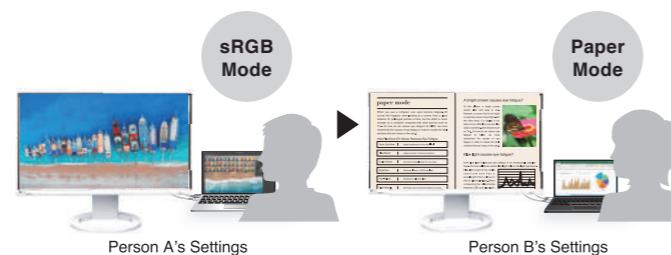

Take Your Settings with You

Color Briefcase

This function allows you to effortlessly maintain your individual screen preferences and take them with you, even to different monitors. Your settings are automatically reflected simply by connecting your laptop to a monitor supported by Screen InStyle. This is useful in environments with hot-desking or shared workspaces, providing enhanced comfort and work efficiency.

Easily Switch Between Inputs / Color Modes

Assign Hotkeys for Switching Input Signals and Color Modes

You can assign keyboard hotkeys to switch between color modes or input signals of two PCs connected to your monitor.