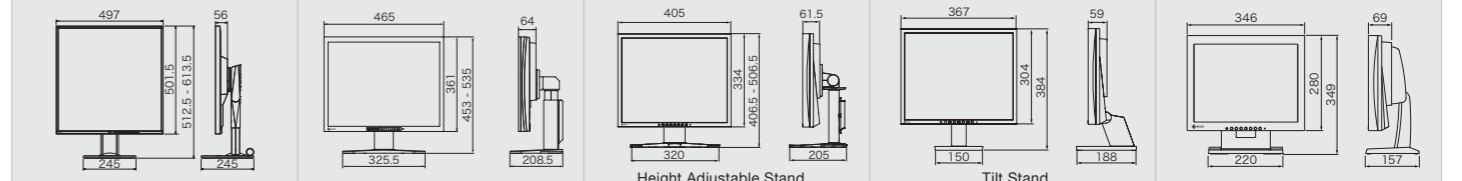

With current LCD technology, a panel may contain a limited number of missing or flickering pixels. If the monitor is left on continuously over a long period of time, dark smudges or burn-in may appear. To maximize the life of the monitor, we recommend the monitor be turned off periodically. ¹ Usage time is limited to 30,000 hours. ² 6 months from the date of purchase.