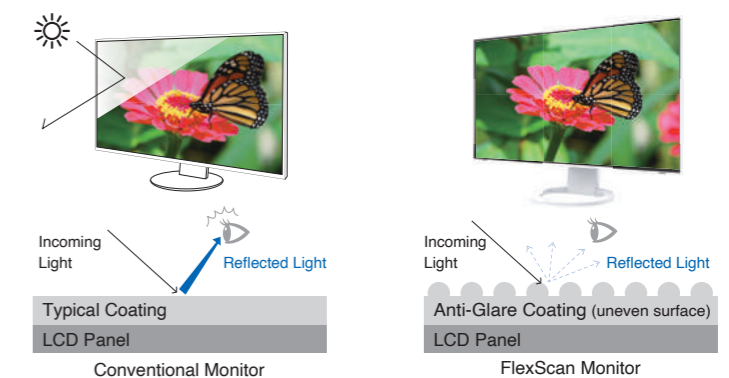

## Stable Image Even at Low Brightness

### Reduce Brightness to Approximately 1 cd/m<sup>2</sup>

Frameless and wide monitors can be adjusted to a brightness of approximately 1 cd/m<sup>2</sup> without negatively impacting the color or stability of the screen.

### Anti-Glare Coating

FlexScan monitors are treated with an anti-glare coating to reduce screen reflections caused by ambient lighting. The coating scatters incoming light, reducing the amount of light reflected into your eyes.