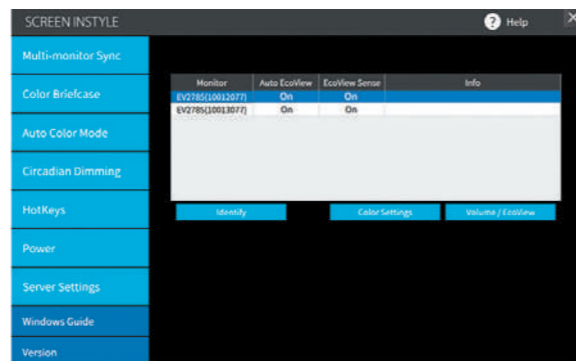

Intelligent Software to Work Better

SCREEN INSTYLE

EIZO's free Screen InStyle software automatically optimizes your monitor to make your user environment more comfortable. See pages 18 - 21 for compatible monitors.

Compatible OS Windows 10 / 8.1

Automatically Change the Color Mode for Each Application

Auto Color Mode

FlexScan monitors have multiple color modes designed for different uses. Use the Auto Color Mode to assign a color mode to turn on when using specific applications such as those for writing documents, photo viewing, creating illustrations or watching movies. When an application is opened the screen will automatically switch to the assigned color mode, making manual switching unnecessary.