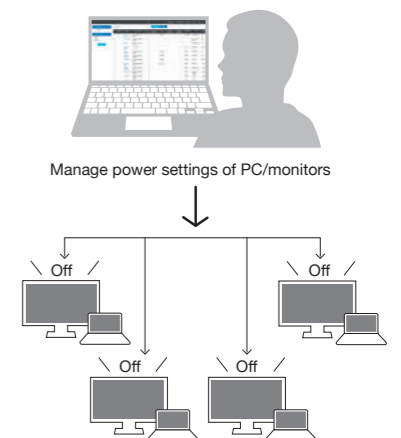

Download Screen InStyle and Screen InStyle Server