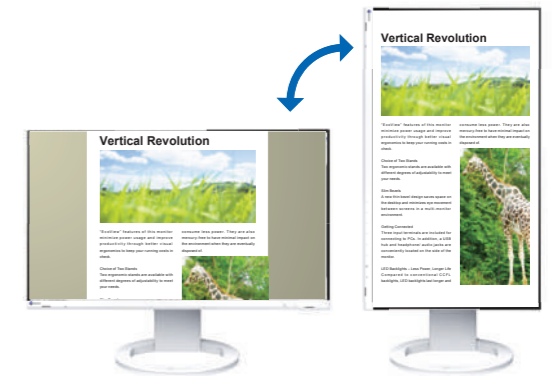

## Space-Saving Positioning

For the most limited workspaces, a laptop can fit comfortably under the monitor with the stand at maximum height. This allows you to use the laptop as a second screen without taking up valuable desktop space.

## Portrait Mode

View web pages and documents more easily by switching the monitor to portrait mode simply by rotating the screen.

*The specific movement range of stands varies by model. See pages 18 - 21 for specifications of all monitors.*