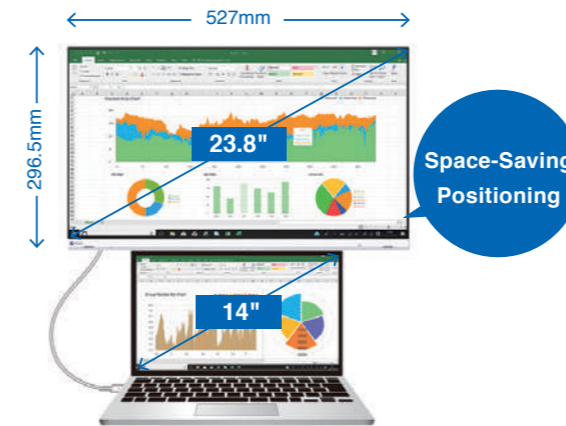

The Perfect Position

Versatile Stand

The stands feature height adjustment, tilt and swivel, while saving space and remaining stylish. Quickly and smoothly adjust your monitor to the perfect position.

The specific movement ranges of stands varies by model. See pages 18 - 21 for specifications of all monitors.

EV2795

Wide Height Adjustment Range

The ergonomic stand allows you to adjust the monitor to the most comfortable position suited for the workplace or home office.

The specific movement ranges of stands varies by model. See pages 18 - 21 for specifications of all monitors.

Space-Saving Positioning

For the most limited workspaces, a laptop can fit comfortably under the monitor with the stand at maximum height. This allows you to use the laptop as a second screen without taking up valuable desktop space.

EV2480

Portrait Mode

View web pages and documents more easily by switching the monitor to portrait mode simply by rotating the screen.

The specific movement range of stands varies by model. See pages 18 - 21 for specifications of all monitors.

Free Up Your Workspace

The PCSK-03 / PCSK-03R is a VESA-compliant bracket for easily mounting a client terminal such as a thin client or mini PC to the back of the monitor's stand. The space the client terminal previously occupied is now freed up so you can make better use of your desktop.

Even with the client terminal attached you can adjust the monitor's stand freely.

Please check EIZO website for supported models.

Space Saving

The stand has been tested with several companies' client terminals. When installed correctly the bracket does not interfere with the balance of the monitor so that even a heavy client terminal will not cause your monitor to overbalance.